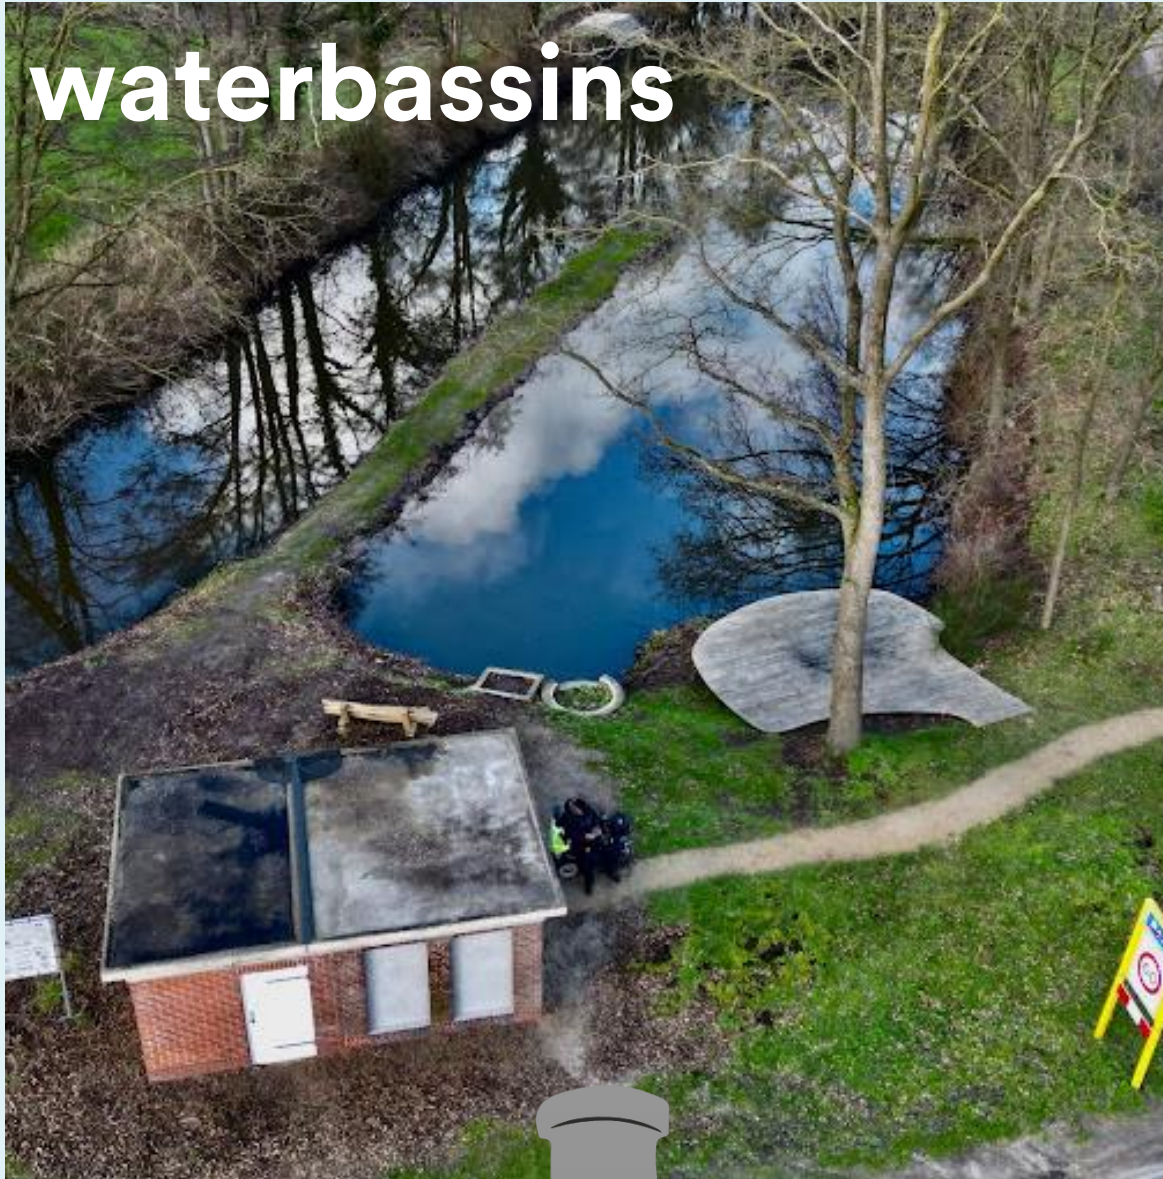

waterbassins

fabriek